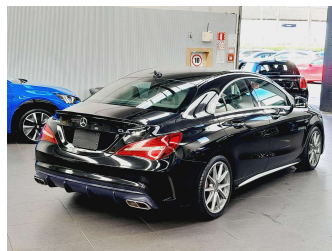

# 2017 Mercedes-Benz CLA 45 AMG 4MATIC

**Purchase Price**

**\$37,995**

Includes GST  
Excludes on-road costs of \$595

Finance may be available on this vehicle. Ask one of our friendly staff for more information.

BMW Financial Services

UDC  
New Zealand's Finance Company

Gain peace of mind with Mechanical Breakdown Insurance. **Ask us how.**

provident  
insurance

**Top features**

None Listed

Body Style  
**4 door, Sedan**

Odometer  
**53,015 km**

Engine  
**2000 cc, In-line 4 cylinder**

Fuel Type  
**Petrol**

Transmission  
**Automatic, Tiptronic, All Wheel**

Wheels  
**Factory Alloys**

VIN  
**WDD1173522N498844**

Interior  
**Black, Part Leather**