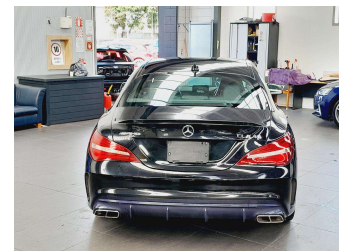

# 2017 Mercedes-Benz CLA 45 AMG 4MATIC

**Purchase Price**

**\$37,995**

Includes GST  
Excludes on-road costs of \$595

Finance may be available on this vehicle. Ask one of our friendly staff for more information.

BMW Financial Services

UDC  
New Zealand's Finance Company

Gain peace of mind with Mechanical Breakdown Insurance. **Ask us how.**

provident  
insurance

**Top features**

None Listed

Body Style  
**4 door, Sedan**

Odometer  
**53,015 km**

Engine  
**2000 cc, In-line 4 cylinder**

Fuel Type  
**Petrol**

Transmission  
**Automatic, Tiptronic, All Wheel**

Wheels  
**Factory Alloys**

VIN  
**WDD1173522N498844**

Interior  
**Black, Part Leather**

Safety  
-

Reg No.  
-

Ext Colour  
**Black**

History  
-

Seats  
**5 seats, Part-Leather**

CO2 Emissions  
-

Energy Economy  
-

**Stock ID: 12730**