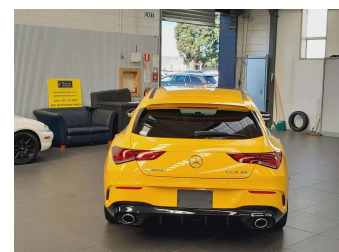

2020 Mercedes-Benz CLA 35 4 Matic Shooting Brake

Purchase Price

\$44,995

Includes GST
Excludes on-road costs of \$695

Finance may be available on this vehicle. Ask one of our friendly staff for more information.

BMW Financial Services

UDC
New Zealand's Finance Company

Gain peace of mind with Mechanical Breakdown Insurance. **Ask us how.**

Top features

None Listed

Body Style
5 door, Station Wagon

Odometer
40,960 km

Engine
2000 cc, In-line 4 cylinder

Fuel Type
Petrol

Transmission
Automatic, Tiptronic, 4WD

Wheels
Factory Alloys

VIN
W1K1186512N123872

Interior
Black/Red, Leather

Safety
-

Reg No.
-

Ext Colour
Sun Yellow