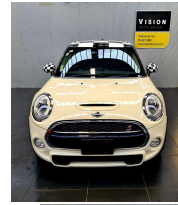

2016 Mini Cooper S Turbo - New Shape

VEHICLE INFORMATION

Cash Price

Includes GST

\$25,995

+ on-road-costs of \$495

Finance may be available on this vehicle.

Ask one of our friendly staff for more information.

Body

5 door, Hatchback

Odometer

70,560 km

Engine

2000 cc, In-line 4 cylinder

Fuel Type

Petrol

Ext Colour

White

History

-

Seats

5 seats, Fabric

Interior

Black, Fabric