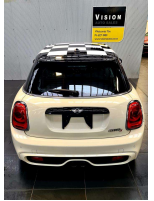

2016 Mini Cooper S Turbo - New Shape

VEHICLE INFORMATION

Cash Price

Includes GST

\$25,995

+ on-road-costs of \$495

Finance may be available on this vehicle.

Ask one of our friendly staff for more information.

Body

5 door, Hatchback

Odometer

70,560 km

Engine

2000 cc, In-line 4 cylinder

Fuel Type

Petrol

Ext Colour

White

History

-

Seats

5 seats, Fabric

Interior

Black, Fabric