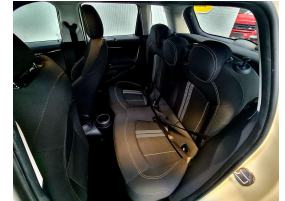

2016 Mini Cooper S Turbo - New Shape

VEHICLE INFORMATION

Cash Price

Includes GST

$25,995

+ on-road-costs of $495

Finance may be available on this vehicle.

Ask one of our friendly staff for more information.

Body

5 door, Hatchback

Odometer

70,560 km

Engine

2000 cc, In-line 4 cylinder

Fuel Type

Petrol

Transmission

Automatic, Tiptronic, Front

Wheels

Factory Alloys

VIN

WMWXS720002C50860

Reg No.

-

Ext Colour

White

History

-

Seats

5 seats, Fabric

Interior

Black, Fabric

Audio

-

Stock ID

10909

provident insurance

Gain peace of mind with Mechanical Breakdown Insurance. Ask us how.

Exterior Features

Interior Features

Mechanical Features

Vision Autos, Phone 09 827 1096, Email sales@visionautos.co.nz
89 Station Road, Penrose, Auckland 1061, New Zealand
www.visionautos.co.nz