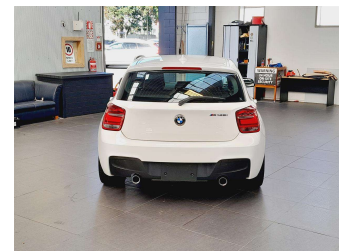

2012 BMW M135i M- Sport Full Leather

Purchase Price **\$19,995**

Includes GST
Excludes on-road costs of \$595

Finance may be available on this vehicle. Ask one of our friendly staff for more information.

Gain peace of mind with Mechanical Breakdown Insurance. **Ask us how.**

Top features

- » Heated Seats
- » paddle shift

Body Style
5 door, Hatchback

Odometer
79,240 km

Engine
3000 cc, In-line 6 cylinder

Fuel Type
Petrol

Transmission
Automatic, Tiptronic, Rear

Wheels
Factory Alloys

VIN
WBA1B720X0J125258

Interior
Black, Leather

Safety
-

Reg No.
-

Ext Colour
White

History
-

Seats
5 seats, Leather

CO2 Emissions
-

Energy Economy
-

Stock ID: 12834