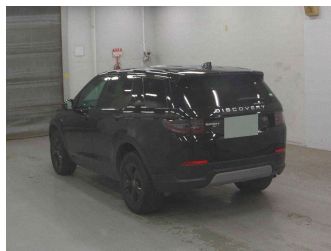

# 2020 Land Rover Discovery Sport P200 SE 4WD 7

**Purchase Price**

**\$38,995**

Includes GST  
Excludes on-road costs of \$695

Finance may be available on this vehicle. Ask one of our friendly staff for more information.

BMW Financial Services

UDC  
New Zealand's Finance Company

Gain peace of mind with Mechanical Breakdown Insurance. **Ask us how.**

provident  
insurance

**Top features**

None Listed

Body Style  
**5 door, SUV / 4x4**

Odometer  
**67,800 km**

Engine  
**2000 cc, In-line 4 cylinder**

Fuel Type  
**Petrol**

Transmission  
**Automatic, Tiptronic, 4WD**

Wheels  
**Factory Alloys**

VIN  
**SALCA2AX8LH867307**

Interior  
**Ivory, Leather**