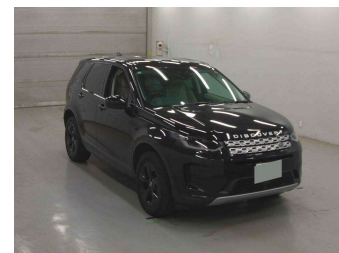

# 2020 Land Rover Discovery Sport P200 SE 4WD 7

**Purchase Price**

**\$38,995**

Includes GST  
Excludes on-road costs of \$695

Finance may be available on this vehicle. Ask one of our friendly staff for more information.

Odometer  
**67,800 km**

Engine  
**2000 cc, In-line 4 cylinder**

Fuel Type  
**Petrol**

Transmission  
**Automatic, Tiptronic, 4WD**

Wheels  
**Factory Alloys**

VIN  
**SALCA2AX8LH867307**

Interior  
**Ivory, Leather**