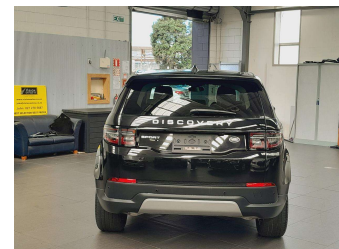

# 2020 Land Rover Discovery Sport P200 SE 4WD 7

**Purchase Price**

**\$38,995**

Includes GST  
Excludes on-road costs of \$695

Finance may be available on this vehicle. Ask one of our friendly staff for more information.

BMW Financial Services  
   
UDC  
New Zealand's Finance Company

Gain peace of mind with Mechanical Breakdown Insurance. **Ask us how.**

**Top features**

None Listed

Body Style  
**5 door, SUV / 4x4**

Odometer  
**67,800 km**