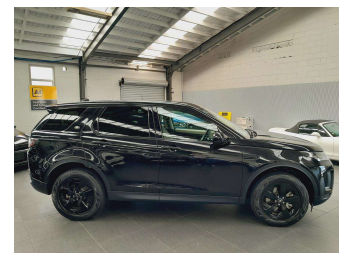

# 2020 Land Rover Discovery Sport P200 SE 4WD 7

**Purchase Price**

**\$38,995**

Includes GST  
Excludes on-road costs of \$695

Finance may be available on this vehicle. Ask one of our friendly staff for more information.

BMW Financial Services  
   
UDC  
New Zealand's Finance Company

Gain peace of mind with Mechanical Breakdown Insurance. **Ask us how.**

**Top features**

None Listed

Body Style  
**5 door, SUV / 4x4**

Odometer  
**67,800 km**