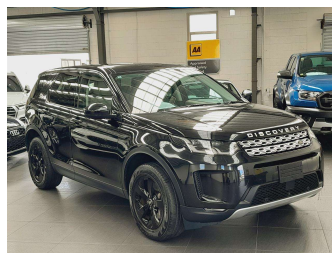

# 2020 Land Rover Discovery Sport P200 SE 4WD 7

**Purchase Price**

**\$38,995**

Includes GST  
Excludes on-road costs of \$695

Finance may be available on this vehicle. Ask one of our friendly staff for more information.

BMW Financial Services  
   
UDC  
New Zealand's Finance Company

Gain peace of mind with Mechanical Breakdown Insurance. **Ask us how.**

**Top features**

None Listed

Body Style  
**5 door, SUV / 4x4**

Odometer  
**67,800 km**