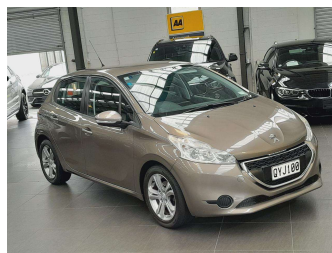

2013 Peugeot 208 ACTIVE 1.6 5DR/NZ NEW

Purchase Price **\$5,995**
Includes GST, Registration & Licensing

Finance may be available on this vehicle. Ask one of our friendly staff for more information.

Gain peace of mind with Mechanical Breakdown Insurance. **Ask us how.**

Top features
None Listed

Body Style
5 door, Hatchback

Odometer
117,550 km

Engine
1598 cc, In-line 4 cylinder

Fuel Type
Petrol

Transmission
Automatic, Tiptronic, Front

Wheels
Factory Alloys

VIN
VF3CC5FS9CW136547

Interior
Black/Grey, Cloth

Safety

Based on 2025 VSRR rating

Reg No.
QYJ100

Ext Colour
Grey

History
NZ New, 4 owners

Seats
5 seats, Cloth

CO2 Emissions
★★★★☆
171 grams/km