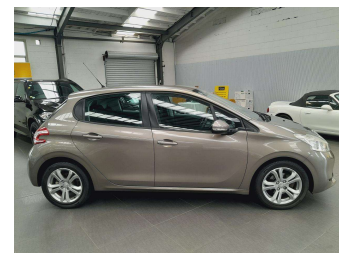

2013 Peugeot 208 ACTIVE 1.6 5DR/NZ NEW

Purchase Price **\$5,995**
Includes GST, Registration & Licensing

Finance may be available on this vehicle. Ask one of our friendly staff for more information.

Gain peace of mind with Mechanical Breakdown Insurance. **Ask us how.**

Top features
None Listed

Body Style
5 door, Hatchback

Odometer
117,550 km

Engine
1598 cc, In-line 4 cylinder

Fuel Type
Petrol

Transmission
Automatic, Tiptronic, Front

Wheels
Factory Alloys

VIN
VF3CC5FS9CW136547

Interior
Black/Grey, Cloth

Safety

Based on 2025 VSRR rating

Reg No.
QYJ100

Ext Colour
Grey

History
NZ New, 4 owners

Seats
5 seats, Cloth

CO2 Emissions
★★★★☆
171 grams/km