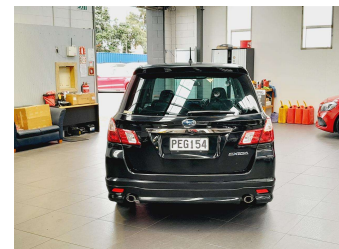

2012 Subaru Exiga 2.0L 7 Seater Wagon

Purchase Price **\$8,495**
Includes GST, Registration & Licensing

Finance may be available on this vehicle. Ask one of our friendly staff for more information.

Gain peace of mind with Mechanical Breakdown Insurance. **Ask us how.**

Top features
None Listed

Body Style
5 door, Station Wagon

Odometer
96,590 km

Engine
1990 cc, In-line 4 cylinder

Fuel Type
Petrol

Transmission
Automatic, Tiptronic

Wheels
Factory Alloys

VIN
7AT0GF1RX22019712

Interior
Black, Part Leather

Safety

Based on 2023 UCSR rating for 09-14 models

Reg No.
PEG154

Ext Colour
Black

History
Ex-Overseas

Seats
7 seats, Part-Leather

CO2 Emissions
★ ★ ★ ★ ☆ ☆ ☆
199 grams/km