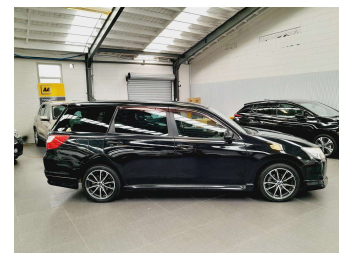

2012 Subaru Exiga 2.0L 7 Seater Wagon

Purchase Price **\$8,495**
Includes GST, Registration & Licensing

Finance may be available on this vehicle. Ask one of our friendly staff for more information.

Gain peace of mind with Mechanical Breakdown Insurance. **Ask us how.**

Top features
None Listed

Body Style
5 door, Station Wagon

Odometer
96,590 km

Engine
1990 cc, In-line 4 cylinder

Fuel Type
Petrol

Transmission
Automatic, Tiptronic

Wheels
Factory Alloys

VIN
7AT0GF1RX22019712

Interior
Black, Part Leather

Safety

Based on 2023 UCSR rating for 09-14 models

Reg No.
PEG154

Ext Colour
Black

History
Ex-Overseas

Seats
7 seats, Part-Leather

CO2 Emissions
★ ★ ★ ★ ☆ ☆ ☆
199 grams/km